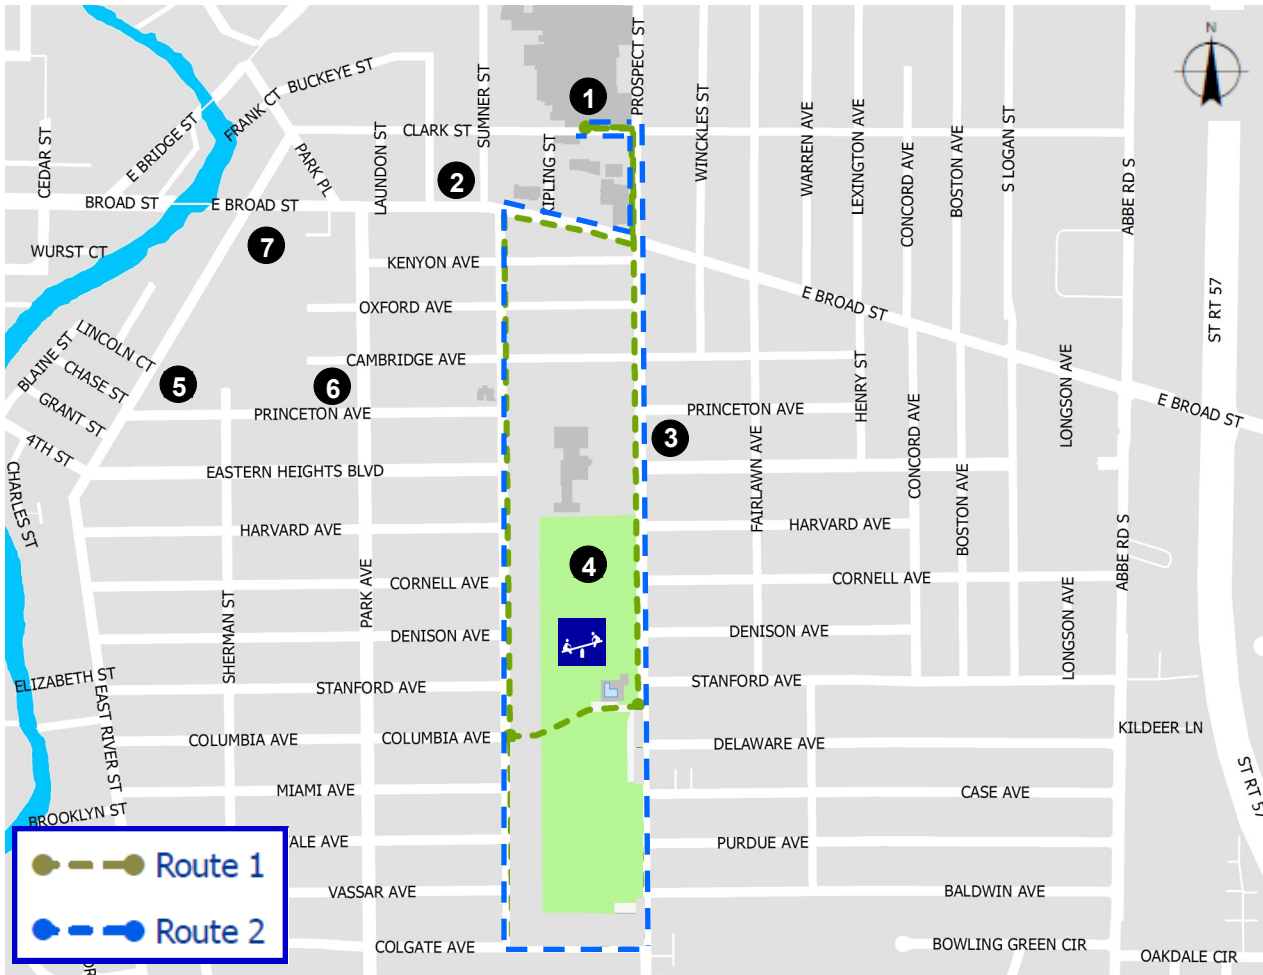

Located at 400 Clark Street, Elyria, Ohio 44035, Ridge Tool makes the finest RIDGID brand tools for pipe fabrication, woodworking, drain cleaning and drain diagnostics. This map features routes that provide access to multiple points of interest including schools, a bank, restaurants and a community park. This map features two routes for walkers to choose from.

ESTIMATED STATISTICS: Route 1: Distance: 1.85 miles | Steps: 3,700 | Time: 37 minutes | Calories Burned: 185 | Route Type: Sidewalks

ESTIMATED STATISTICS: Route 2: Distance: 2.3 miles | Steps: 4,600 | Time: 46 minutes | Calories Burned: 230 | Route Type: Sidewalks

P Parking  Playground  Dining

- 1** Ridge Tool
- 2** First Merit Bank
- 3** Eastern Heights Middle School
- 4** East Park Charles M. Hyman East Recreation Center
- 5** Convenient Food Mart
- 6** Emmanuel Lutheran Pre-School
- 7** EMH Hospital