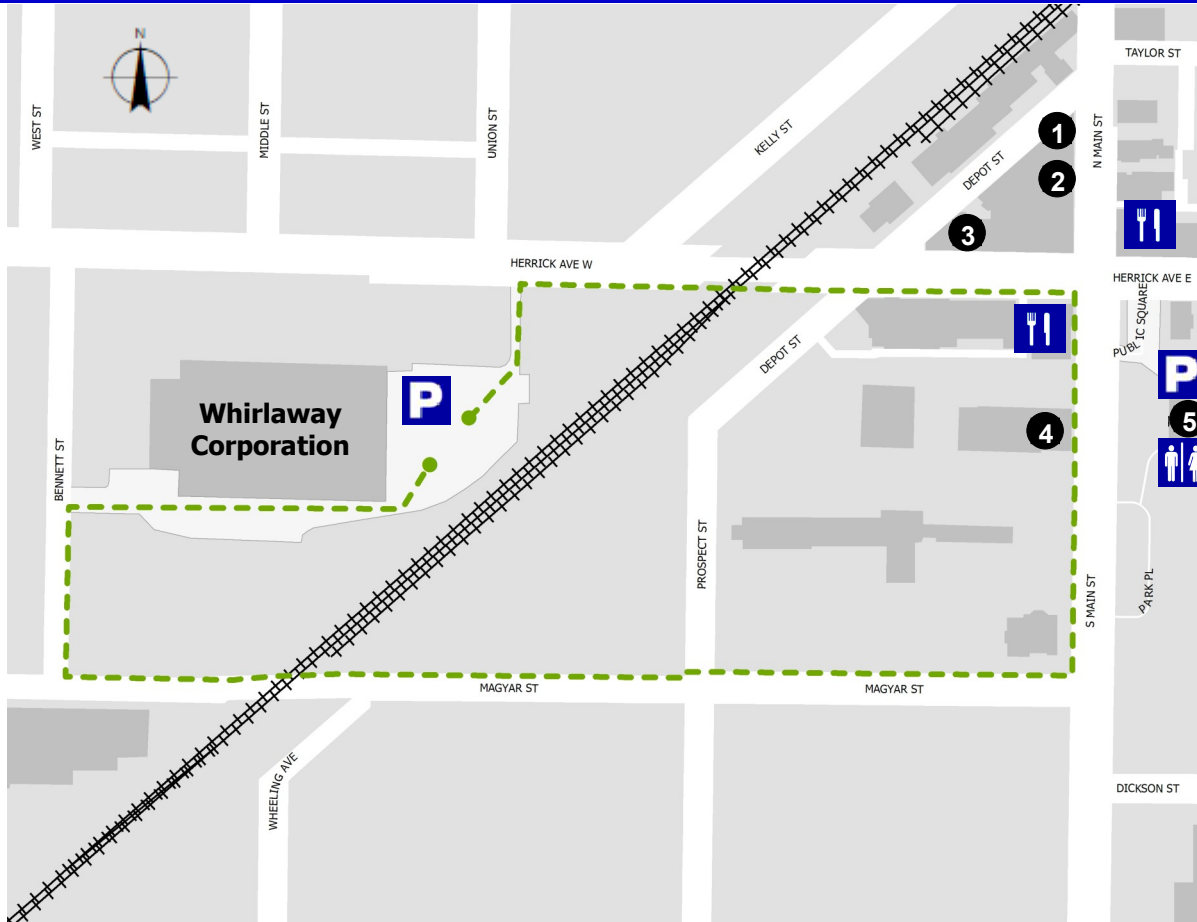

Whirlaway Corporation is a world class provider of manufacturing services to the precision components industry. The Whirlaway Corporation Loop provides access to historical points of interest, retail establishments and restaurants. This route is convenient for employees to walk on their breaks as well as before or after their shifts.

ESTIMATED STATISTICS: Distance: 1.15 miles | Steps: 2,300 | Time: 23 minutes | Calories Burned: 115 | Route Type: Sidewalks

- P** Parking
- Restroom
- Dining
- 1** Inner Circle Personal Fitness
- 2** Spirit of '76 Museum
- 3** Verizon Wireless
- 4** Farm and Home Hardware
- 5** Village Hall