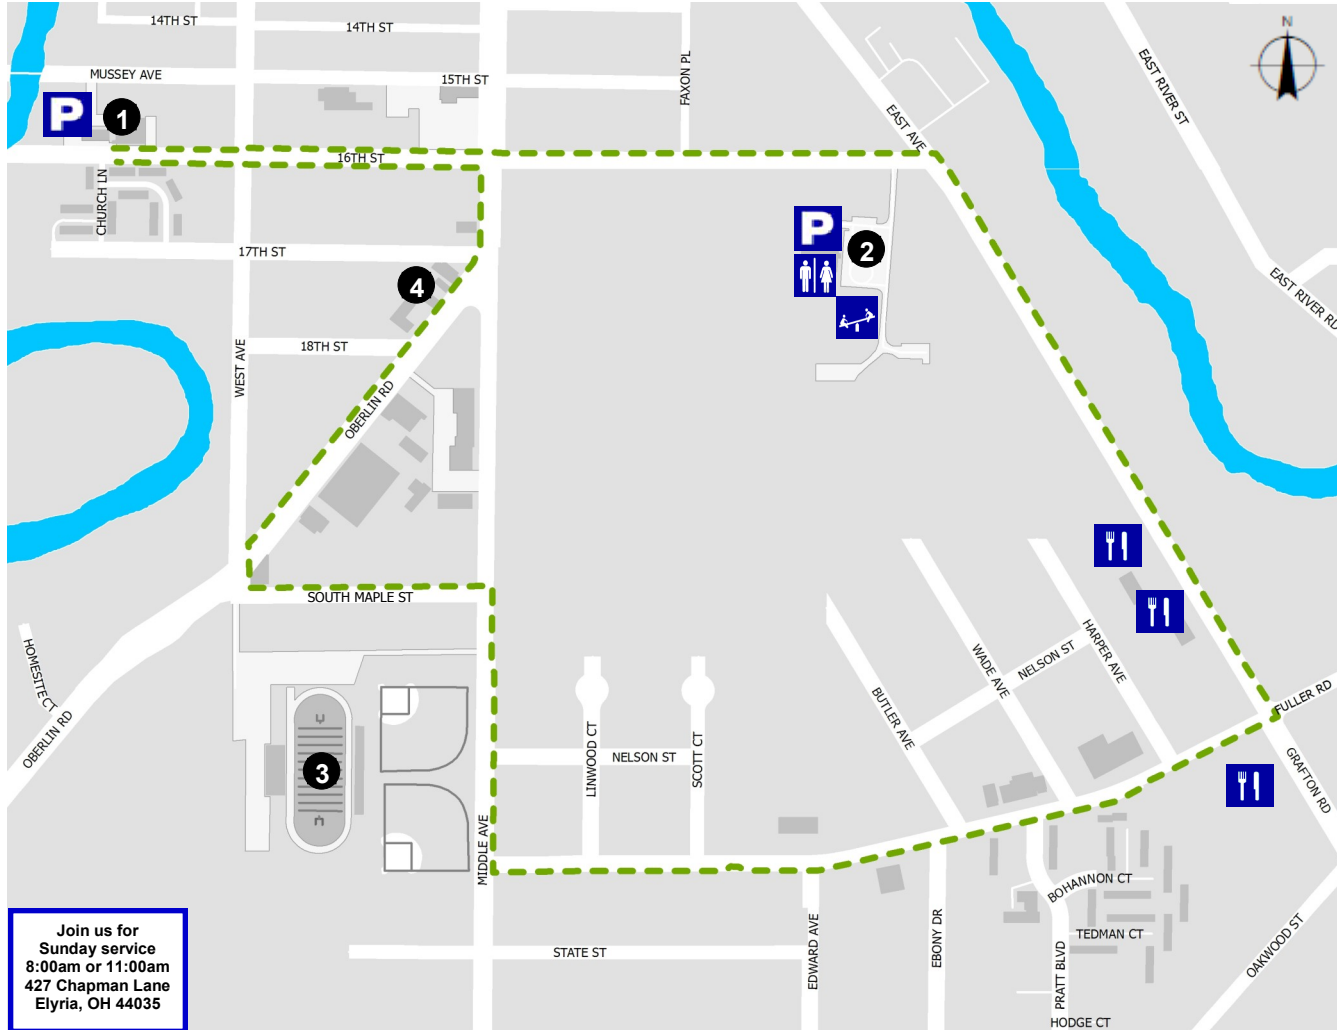

Striving to be at the forefront of churches that connect with its members and community, Second Baptist Church is a vital part of the Elyria religious landscape. Reaching out and serving young and old, we are a church moving to new heights locally and abroad. Of the three Second Baptist Church Loops, this route is the longest, and would be perfect for the person who has extra time or is feeling very motivated. Our church is located at 427 Chapman Lane Elyria, OH 44035. Sunday services are held at 8:00am and 11:00am. Please visit <http://secondbaptistchurchehyria.com> for more information on our church and opportunities for involvement.

ESTIMATED STATISTICS: Distance: 2.5 miles | Steps: 5,000 | Time: 50 minutes | Calories Burned: 250 | Route Type: Sidewalks

- Parking
- Restroom
- Dining
- Playground

- **1** Second Baptist Church
- **2** Elyria South Park
- **3** Ely Stadium
- **4** Elyria Neighborhood Center