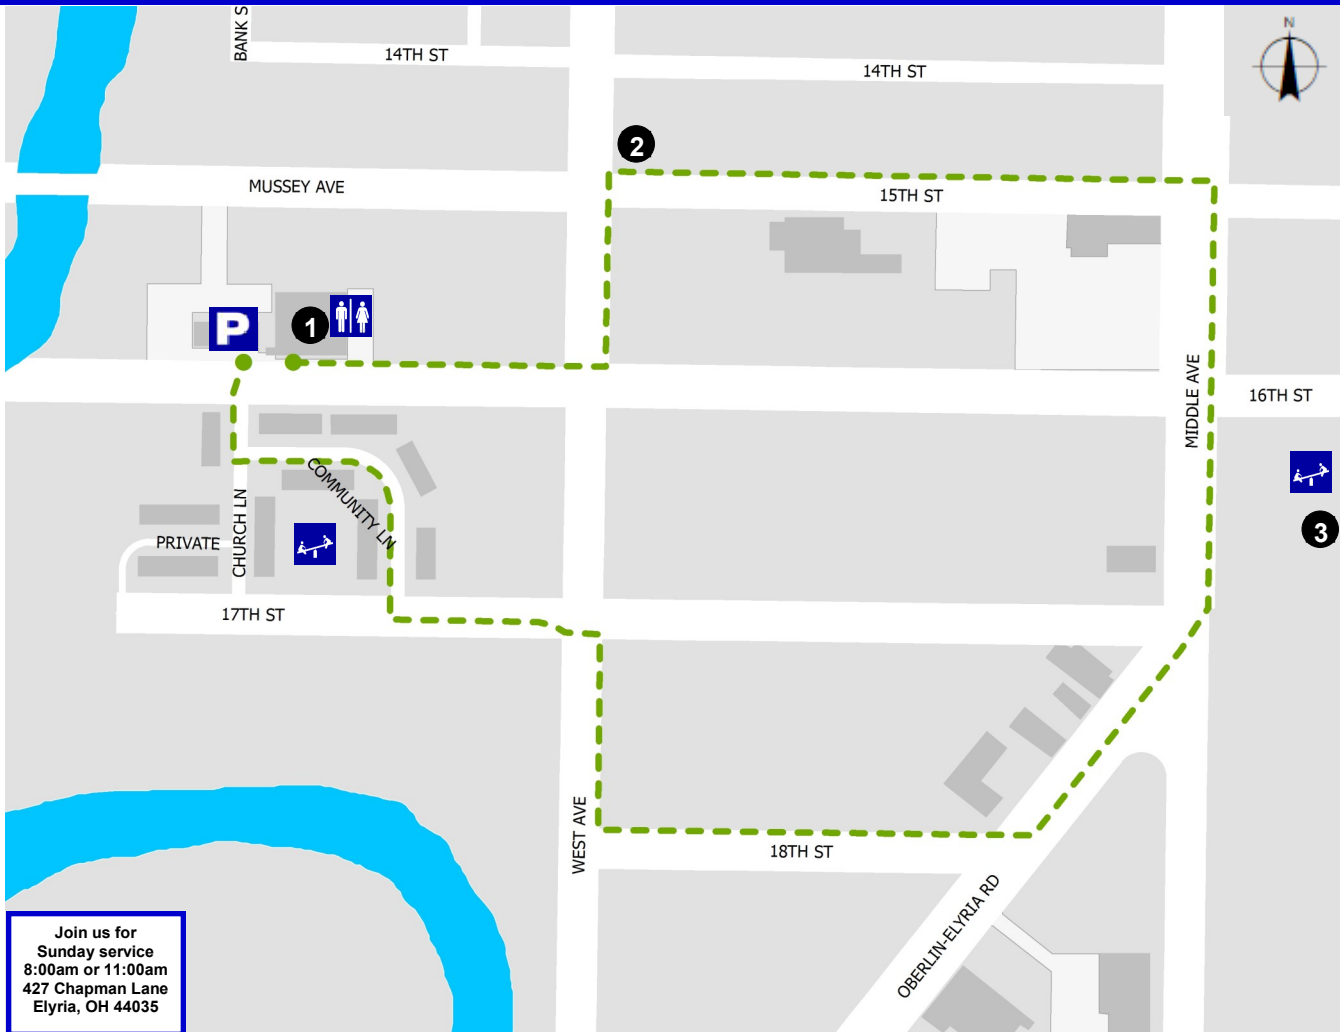

Striving to be at the forefront of churches that connect with its members and community, Second Baptist Church is a vital part of the Elyria religious landscape. Reaching out and serving young and old, we are a church moving to new heights locally and abroad. This particular route winds through pleasant residential areas and provides access to the local Boys & Girls Club. Our church is located at 427 Chapman Lane Elyria, OH 44035. Sunday services are held at 8:00am and 11:00am. Please visit <http://secondbaptistchurchehyria.com> for more information on our church and opportunities for involvement.

ESTIMATED STATISTICS: Distance: 0.8 mile | Steps: 1,600 | Time: 16 minutes | Calories Burned: 80 | Route Type: Sidewalks

Parking
Restroom
Playground

- **1** Second Baptist Church
- **2** L B Market
- **3** Boys & Girls Club