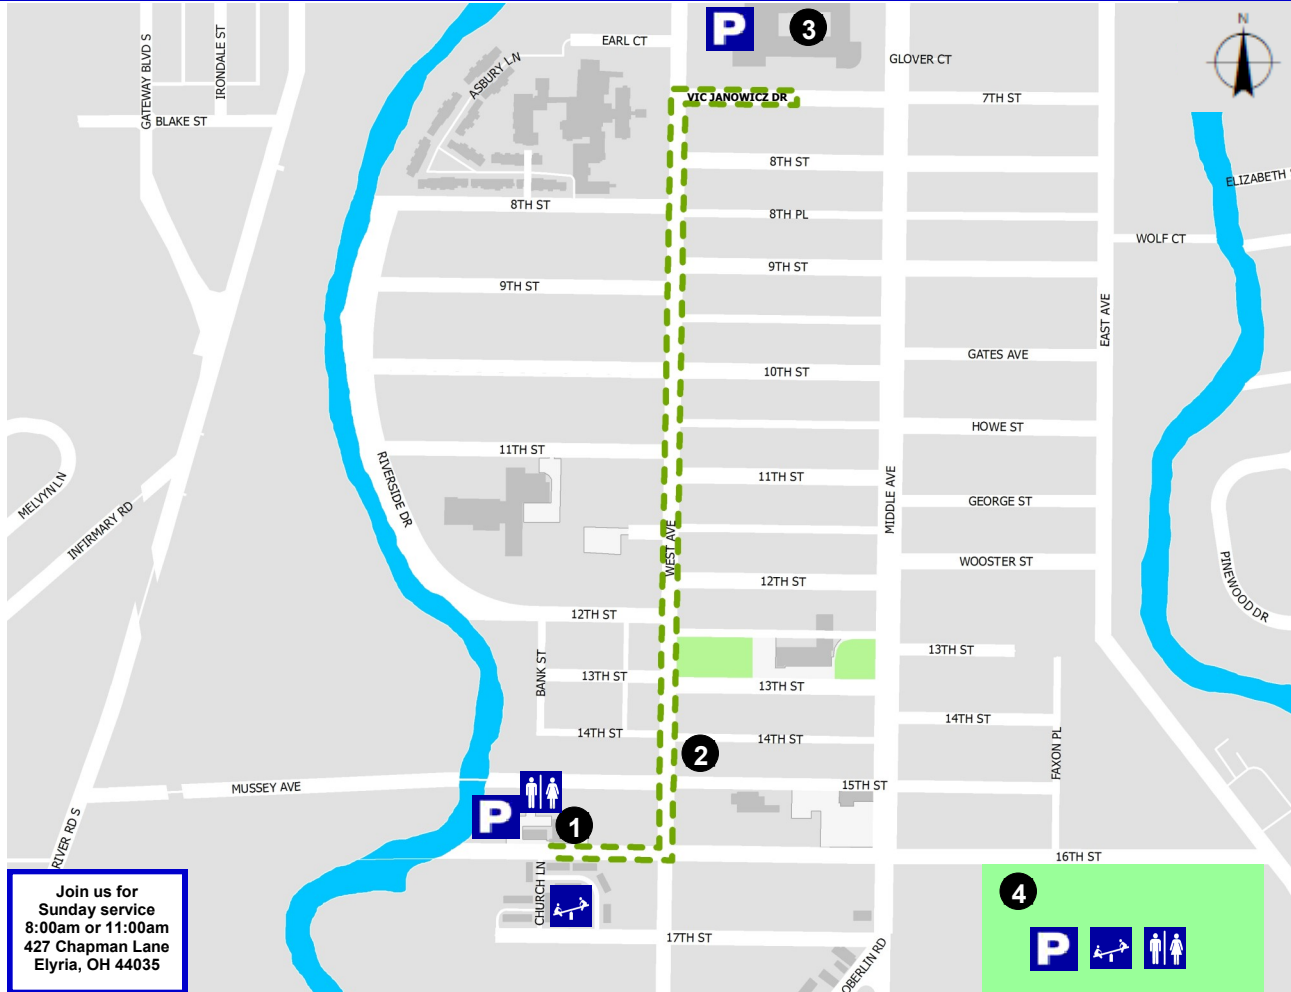

Striving to be at the forefront of churches that connect with its members and community, Second Baptist Church is a vital part of the Elyria religious landscape. Reaching out and serving young and old, we are a church moving to new heights locally and abroad. This particular route provides direct access to Elyria High School. Our church is located at 427 Chapman Lane Elyria, OH 44035. Sunday services are held at 8:00am and 11:00am. Please visit <http://secondbaptistchurchehyria.com> for more information on our church and opportunities for involvement.

ESTIMATED STATISTICS: Distance: 1.5 miles | Steps: 3,000 | Time: 30 minutes | Calories Burned: 150 | Route Type: Sidewalks

- Parking
- Restroom
- Library
- Playground
- **1** Second Baptist Church
- **2** L B Market
- **3** Elyria High School
- **4** Elyria South Park